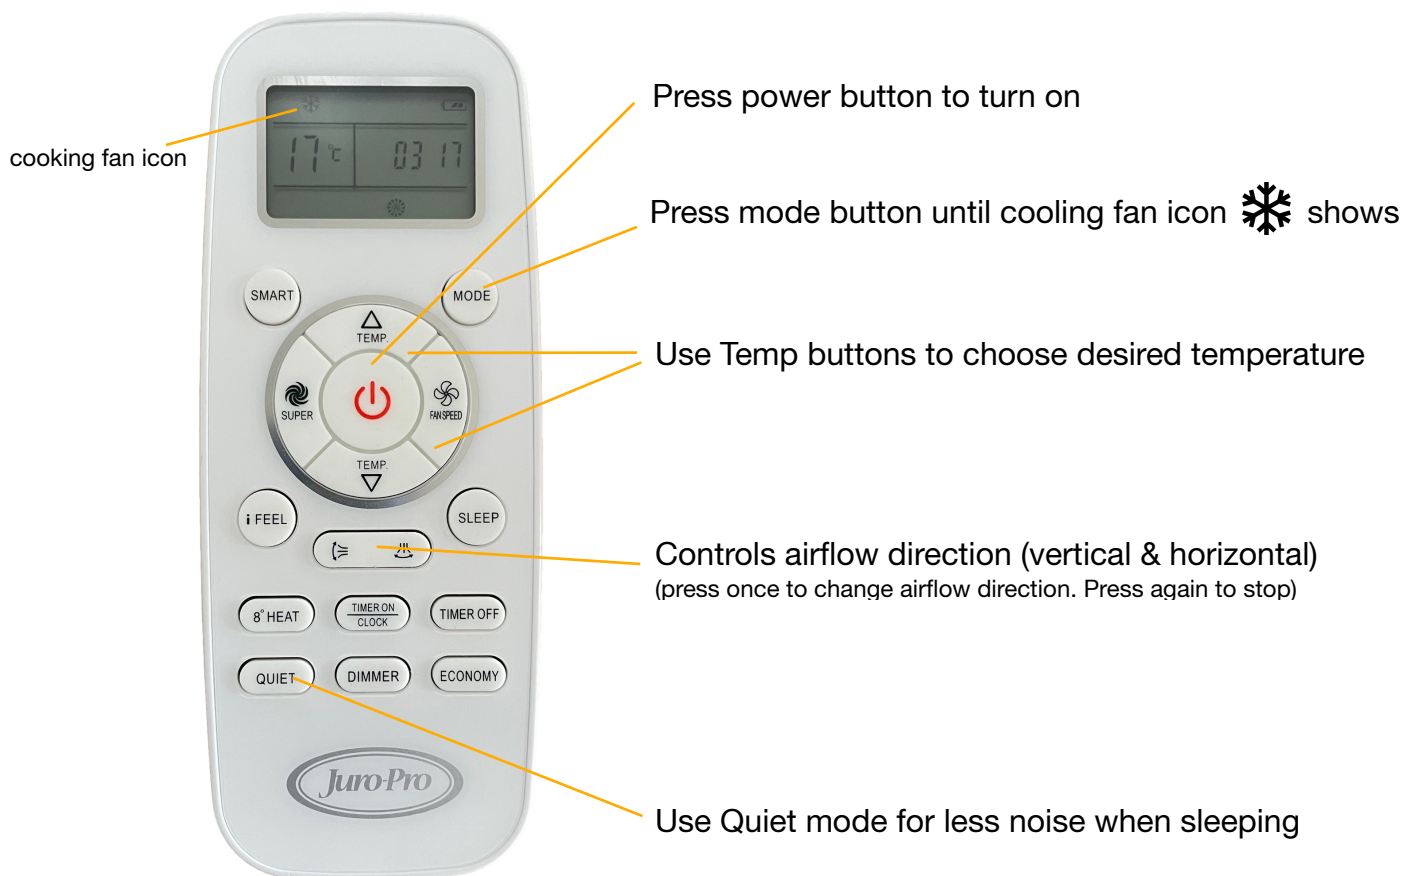

Instructions for Air Conditioner

AIR CONDITIONER

Model: Juno-Pro ECO II Series

Remote Control

To turn off, press the Power button
(It takes a few seconds to power down once you press the button)