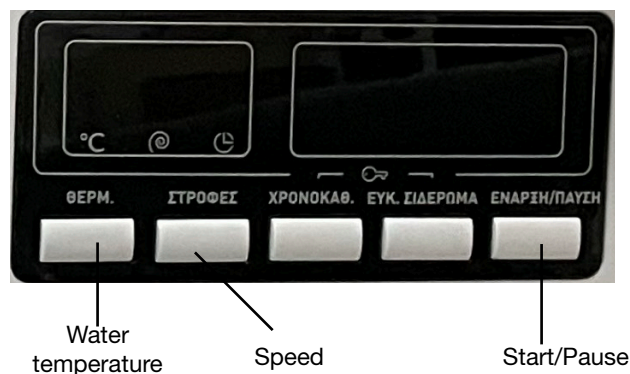

3. Make your changes

(You can adjust temperature and spin speed. We recommend temperature of 40 degrees)

To cancel a programme, turn the dial to 'Off' then turn the dial to any programme and the machine will drain out the water and beep when completed and hold the Start button for 3 seconds.