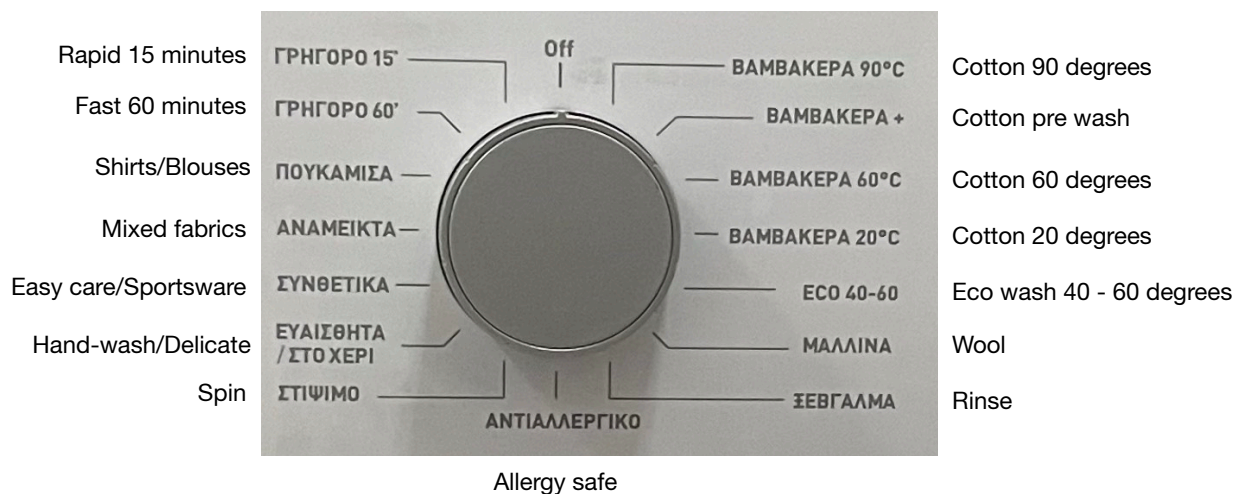

### 3. Make your changes

(You can adjust temperature and spin speed. We recommend temperature of 40 degrees)

To cancel a programme, turn the dial to 'Off' then turn the dial to any programme and the machine will drain out the water and beep when completed and hold the Start button for 3 seconds.